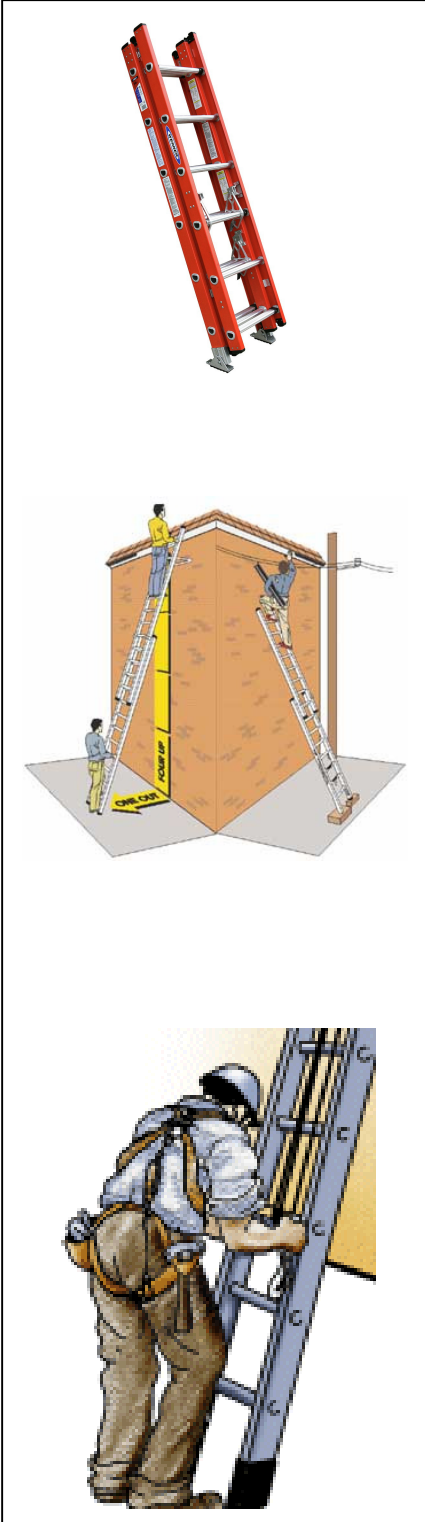

ARCO SAFE TOOL BOX TALKS

Ladders & Stairways – Extension Ladder Selection

Type	Weight Rating	Duty Rating
1-AA	375 pounds	Super Heavy Duty
1-A	300 pounds	Extra Heavy Duty
1	250 pounds	Heavy Duty Industrial
2	225 pounds	Medium Duty Commercial
3	200 pounds	Light Duty Household

- Portable ladders are very common on all ARCO jobsites. They're used by virtually every trade. It is important to understand how to pick the proper ladder for the job.
- Extension ladders come in 5 different duty ratings. When choosing a ladder, you need to look at the duty rating of the ladder and your weight. It is important to factor in the weight of any tools you will use on the ladder when calculating your weight. Before using a ladder, make sure that the combined weight of yourself and your tools is less than the duty rating.